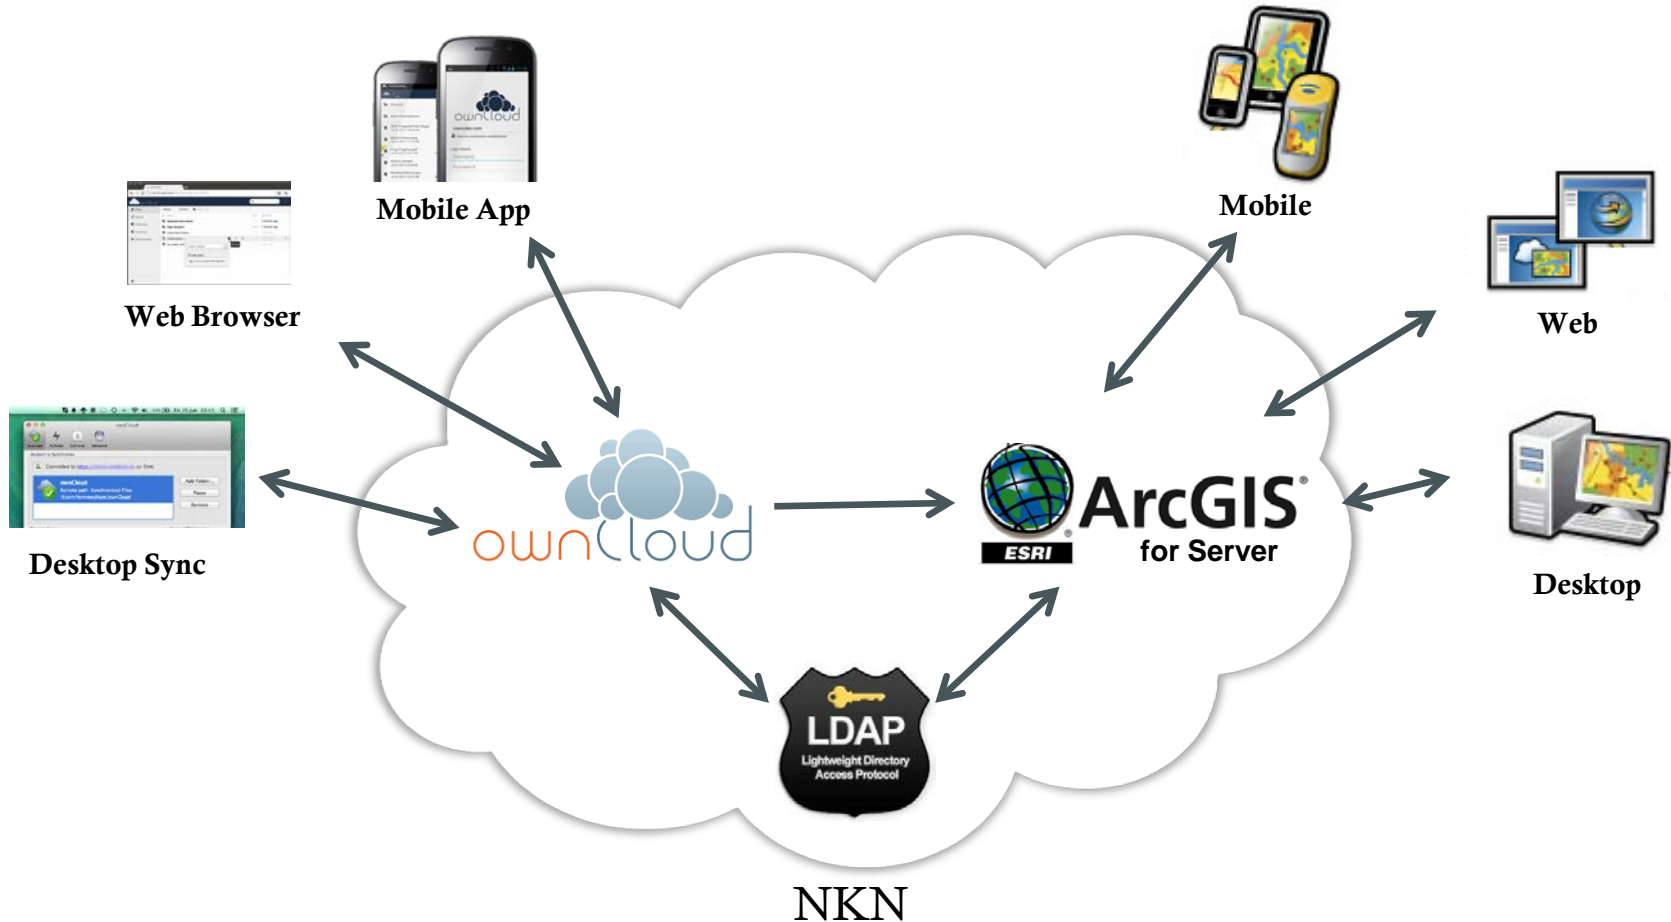

- Unit of UI Research Office
- Staff of systems administrators, data managers, metadata experts, web developers, software engineers
- Collaboration with UI Library, UI ITS, Idaho National Laboratory (INL), and Idaho Regional Optical Network (IRON)
- Operates private cloud infrastructure to enable data intensive science
- Operates as UI academic service center
- Nearly 1PB of enterprise storage synchronized to Idaho National Laboratory
- 10 Gbps end-to-end networking

Basic Proposed Architecture

- File sharing similar to DropBox
- Interfaces:
 - Web application
 - Desktop Synchronization Client
 - Windows, Mac, Linux
 - Mobile App
 - iOS, Android
 - WebDAV
- No storage limitations / quotas

- Authentication model
 - Individual Users
 - Collaboration Groups
- Public or Restricted Access
- IFTNC members control hierarchy and access controls

- Integration of ownCloud with ArcGIS Server
 - Dropbox-like folder and file management via ownCloud combined with the geospatial capabilities of ArcGIS Server.
- Expose ownCloud data through ArcGIS Server
 - Web Map Service (WMS)
 - Web Coverage Service (WCS)
 - Geoprocessing services
 - Web Feature Service (WFS)
 - *Requires enterprise geodatabase*

ArcGIS for Server

- Web-based GIS hosted by NKN
- Platform for publishing geospatial information to be accessed anywhere, anytime, on any device
- Interfaces
 - Web applications
 - Smartphones
 - Tablets
 - Desktop applications
- Available for teaching/research (non-commercial use) under the Esri Higher Education Site License for Idaho