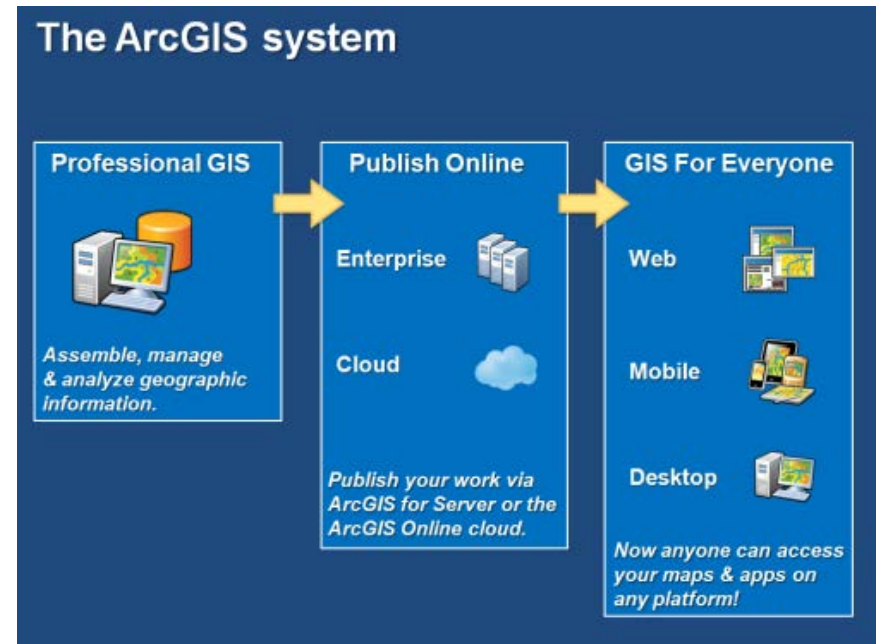

Basic Proposed Architecture

- File sharing similar to DropBox
- Interfaces:
 - Web application
 - Desktop Synchronization Client
 - Windows, Mac, Linux
 - Mobile App
 - iOS, Android
 - WebDAV
- No storage limitations / quotas

- Authentication model
 - Individual Users
 - Collaboration Groups
- Public or Restricted Access
- IFTNC members control hierarchy and access controls

- Integration of ownCloud with ArcGIS Server
 - Dropbox-like folder and file management via ownCloud combined with the geospatial capabilities of ArcGIS Server.
- Expose ownCloud data through ArcGIS Server
 - Web Map Service (WMS)
 - Web Coverage Service (WCS)
 - Geoprocessing services
 - Web Feature Service (WFS)
 - *Requires enterprise geodatabase*

ArcGIS for Server

- Web-based GIS hosted by NKN
- Platform for publishing geospatial information to be accessed anywhere, anytime, on any device
- Interfaces
 - Web applications
 - Smartphones
 - Tablets
 - Desktop applications
- Available for teaching/research (non-commercial use) under the Esri Higher Education Site License for Idaho