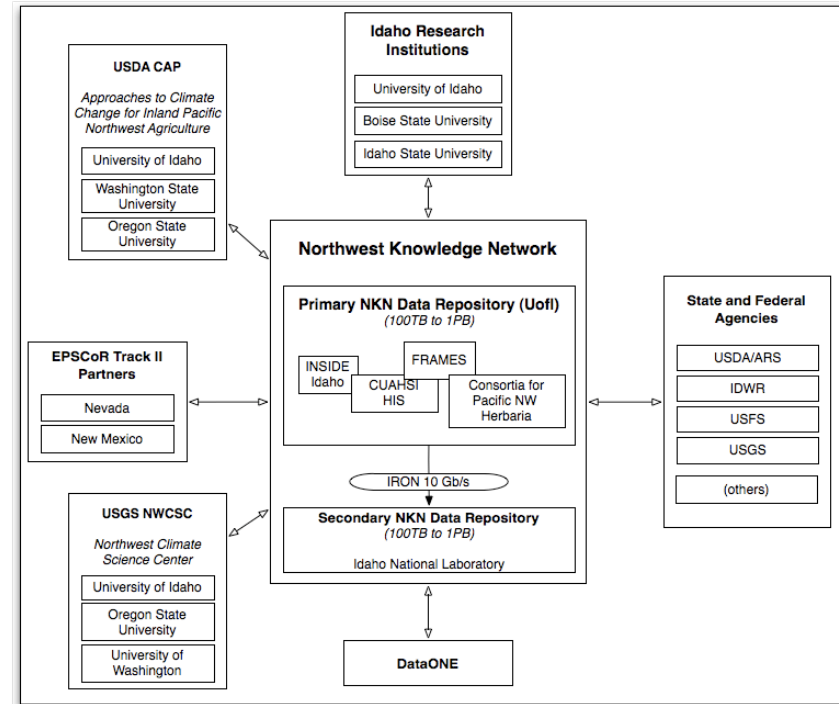

ownCloud + ArcGIS

A plan for IFTNC data access,
manipulation, and distribution

Luke Sheneman, Ph.D
Bruce Godfrey

Northwest Knowledge Network (NKN)
April, 2015

NKN

Northwest Knowledge Network

www.northwestknowledge.net

- Unit of UI Research Office
- Staff of systems administrators, data managers, metadata experts, web developers, software engineers
- Collaboration with UI Library, UI ITS, Idaho National Laboratory (INL), and Idaho Regional Optical Network (IRON)
- Operates private cloud infrastructure to enable data intensive science
- Operates as UI academic service center
- Nearly 1PB of enterprise storage synchronized to Idaho National Laboratory
- 10 Gbps end-to-end networking

- Authentication model
 - Individual Users
 - Collaboration Groups
- Public or Restricted Access
- IFTNC members control hierarchy and access controls

- Integration of ownCloud with ArcGIS Server
 - Dropbox-like folder and file management via ownCloud combined with the geospatial capabilities of ArcGIS Server.
- Expose ownCloud data through ArcGIS Server
 - Web Map Service (WMS)
 - Web Coverage Service (WCS)
 - Geoprocessing services
 - Web Feature Service (WFS)
 - *Requires enterprise geodatabase*

ArcGIS for Server

- Web-based GIS hosted by NKN
- Platform for publishing geospatial information to be accessed anywhere, anytime, on any device
- Interfaces
 - Web applications
 - Smartphones
 - Tablets
 - Desktop applications
- Available for teaching/research (non-commercial use) under the Esri Higher Education Site License for Idaho