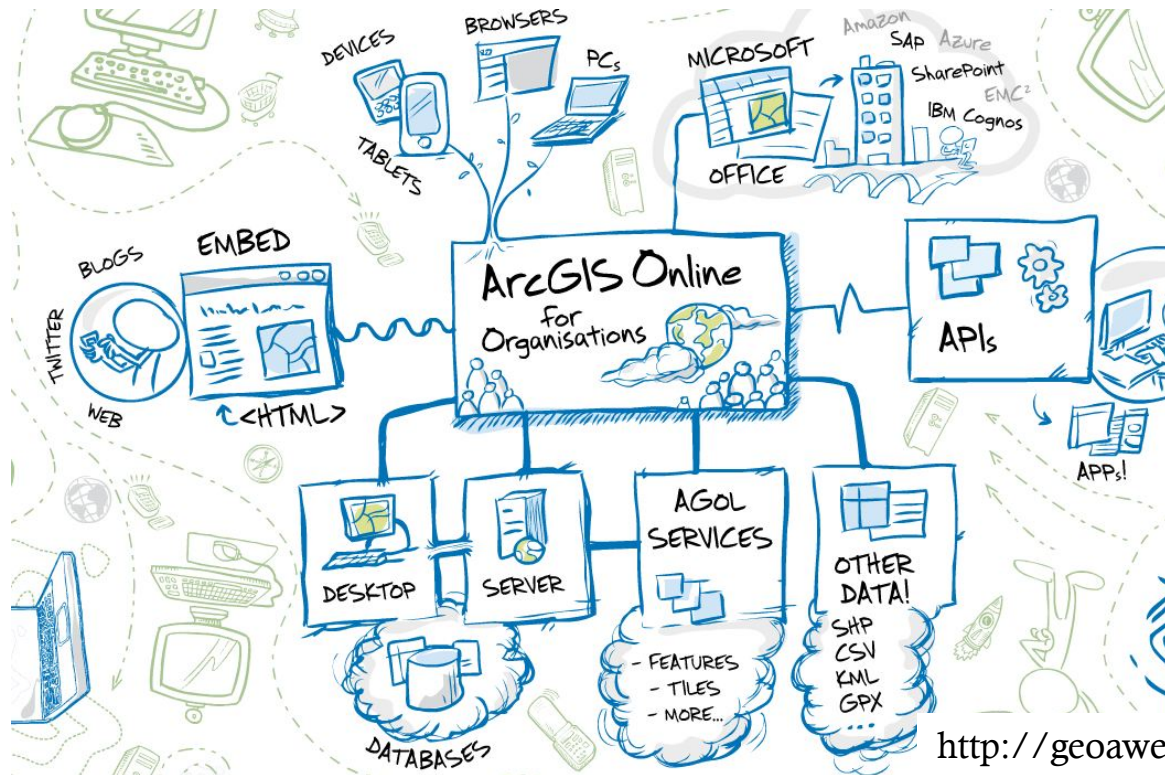

ArcGIS Online

- Can be used with/without ArcGIS for Server

<http://geoawesomeness.com/gis-cloud/>