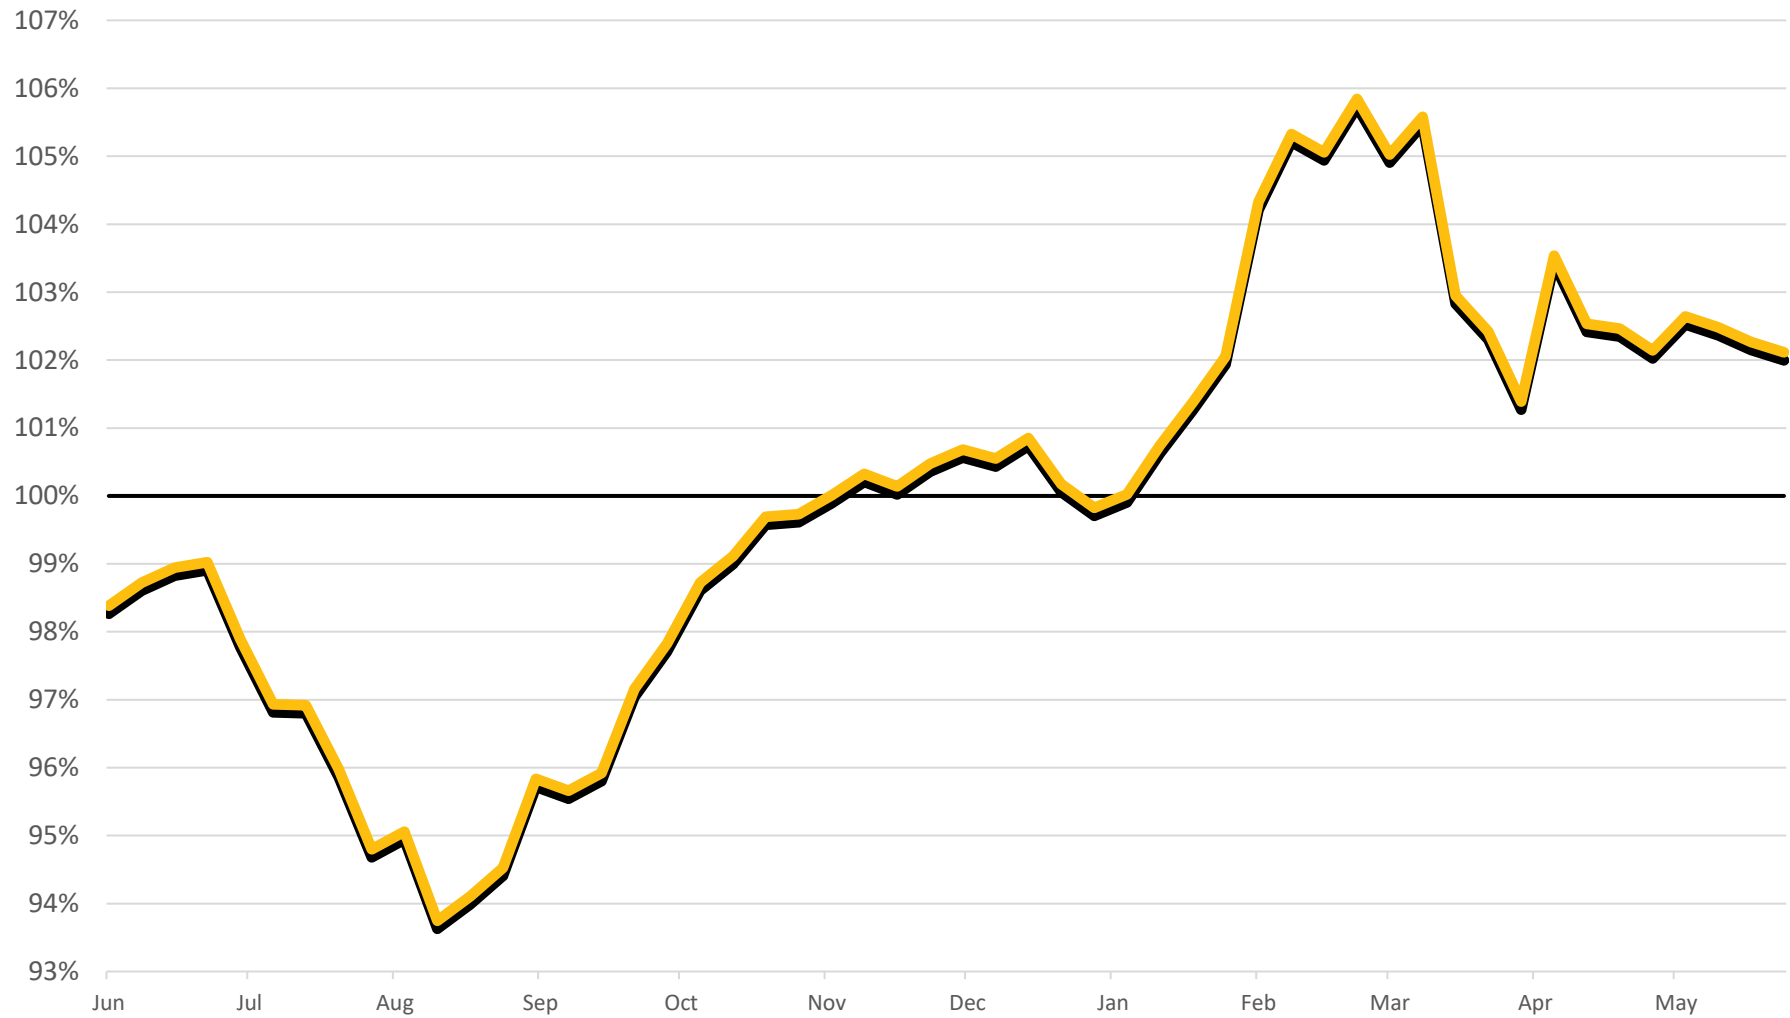

SEASONAL INDEX: PORTLAND HRS 14.0%

WEEKLY: MARKETING YEARS 1993-2020

Weekly Wednesday Close

Source: USDA-AMS